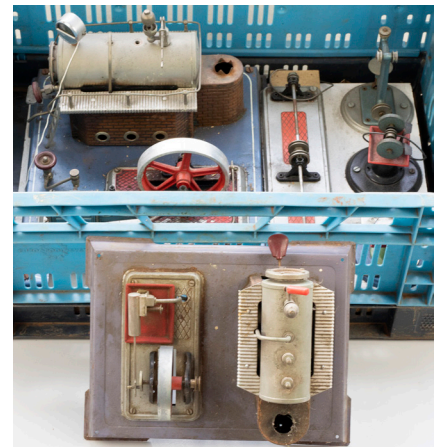

31

30	Four boxes of dolls, cuddly toys, doll's house furniture, etc., second half 20th century	5
31	Two steam engines and parts, third quarter 20th century -signs of wear-	20